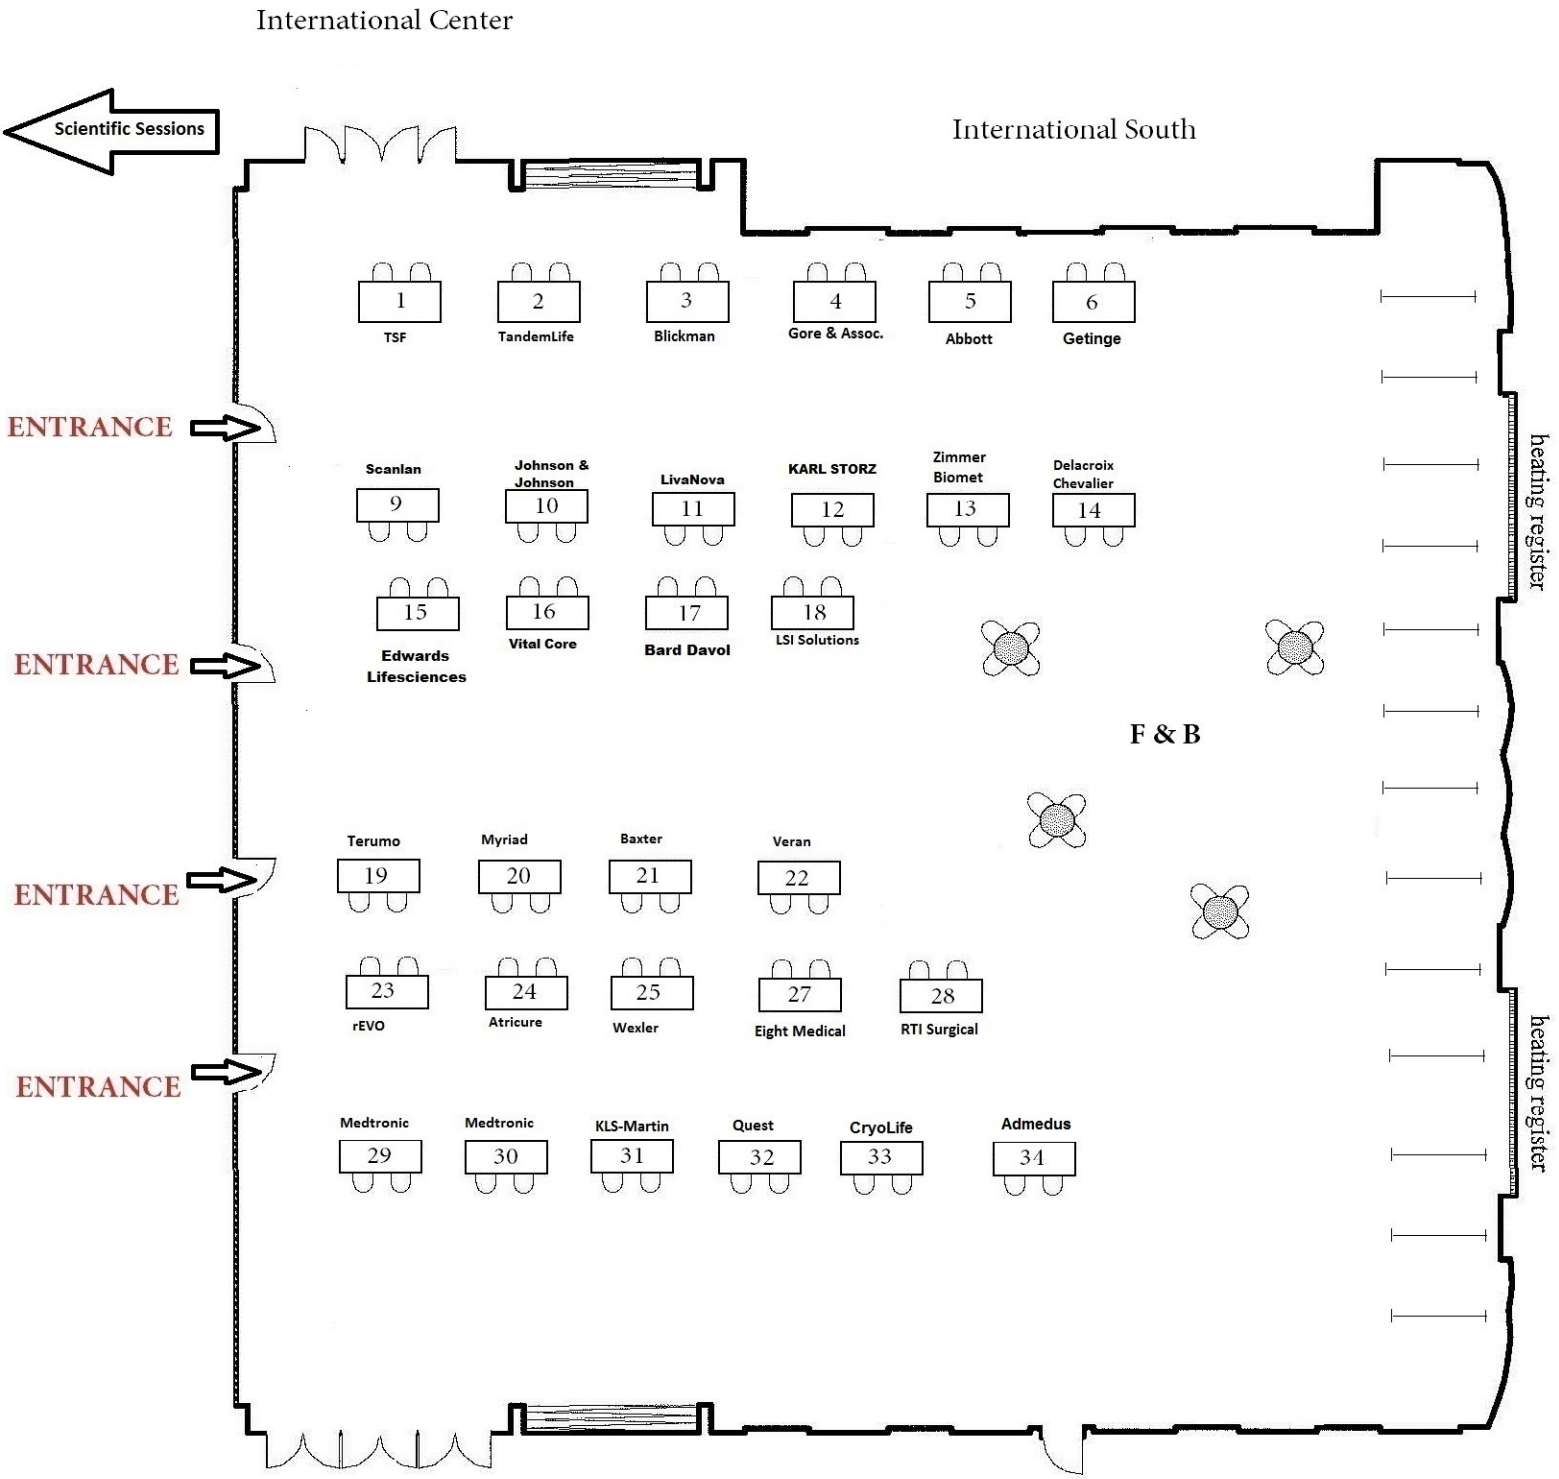

WTSA 2017 Annual Meeting

Exhibit Floorplan

 = 6' x 30" table

 = cocktail table